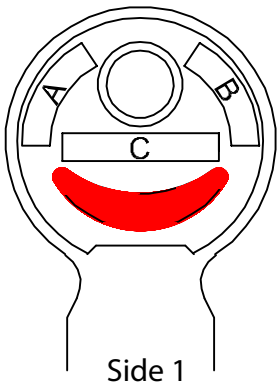

There are two possibilities :

1 - STANDARD

Side 1: customized coining

Side 2: key reference
(for example U5D)

2 - CUSTOMER REQUEST

Side 1: customized coining

Side 2: customized coining
(see indications for side 1)