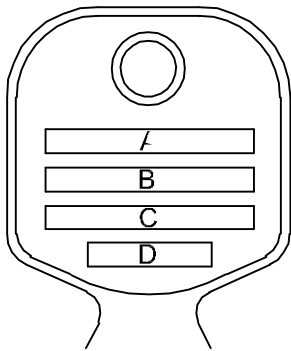

## Customized keys "conio" Y head

For a perfect production of a customized key please take note of the following suggestions:

- fill spaces **A** and **B** with tel. number or address
- fill spaces **C** and **D** with company name and town
- if you fill spaces **C** or **D** with a logo, there will be no many possibilities to write other informations

### 1 - STANDARD

Side 1

Side 2

Side 1: customized coining

Side 2: key reference  
(for example 5d)